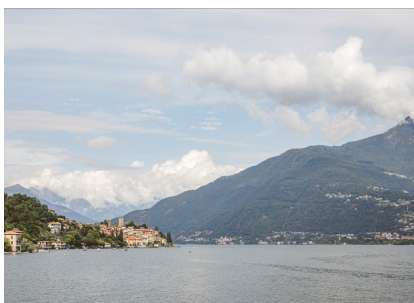

Villa al Castello is a classic Italian house with a new modern life situated right on the western shore of Lake Como right at the pebble beach and neighboring the grounds of Castello Rezzonico. The villa has stunning views you will not forget for the rest of your life. It is the perfect place for families and groups of friends to enjoy precious time in peace.

A spacious and boutique retreat with modern interior

Sleeps up to 13	Lakeside terrace with spectacular views
250 m² over three levels	100m to the flat beach
4 Double bedrooms with en suite bath	Private garden
Cozy attic for kids to sleep and play	Fully equipped contemporary kitchen
Wood burning fireplace	Modern sound system and Wifi

Feel comfortable

The large lakeside terrace provides unspoiled 270 degree lakeview. A fully equipped kitchen invites you to have Italian homemade dishes or be served by a chef if you wish. A wood burning fireplace directly next to the large oakwood dining table and a comfortable living area makes you want to stay here forever. Everything is set up to make you feel comfortable.

Relax in luxury

The villa features 4 double-bedrooms with unique style and atmosphere. They are all equipped with en-suite modern bathrooms.

Sense History

Villa al Castello dates back to the early 1900s. The adjoining Castello Rezzonico was built by the influential De la Torre family in the 14th century. Extensive renovations were completed 2020.

Enjoy Tranquility

The picturesque village of Rezzonico right next to its busy and touristy neighbor Menaggio was founded in Roman times. Its narrow streets with are remnants of it's long history.

Immerse the area

Hike some of the famous mountains of the Bergamasque alps, have a dive in the water or explore the famous cities and glamorous villas around the lake.