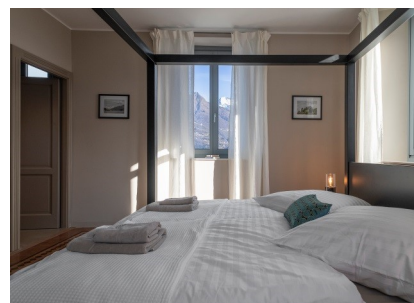

Villa al Castello is a classic Italian house with a new modern life situated right on the western shore of Lake Como right at the pebble beach and neighboring the grounds of Castello Rezzonico. The villa has stunning views you will not forget for the rest of your life. It is the perfect place for families and groups of friends to enjoy precious time in peace.

A spacious and boutique retreat with modern interior

 Sleeps up to 13	 Lakeside terrace with spectacular views
 250 m ² over three levels	 100m to the flat beach
 4 Double bedrooms with en suite bath	 Private garden
 Cozy attic for kids to sleep and play	 Fully equipped contemporary kitchen
 Wood burning fireplace	 Modern sound system and Wifi

Relax in luxury

The villa features 4 double-bedrooms with unique style and atmosphere. They are all equipped with en-suite modern bathrooms.

Sense History

Villa al Castello dates back to the early 1900s. The adjoining Castello Rezzonico was built by the influential De la Torre family in the 14th century. Extensive renovations were completed 2020.