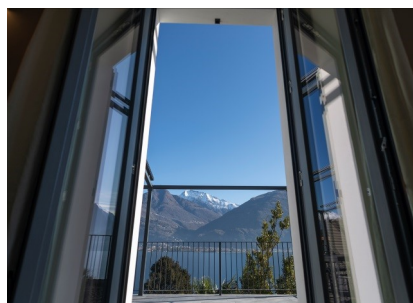

Villa al Castello is a classic Italian house with a new modern life situated right on the western shore of Lake Como right at the pebble beach and neighboring the grounds of Castello Rezzonico. The villa has stunning views you will not forget for the rest of your life. It is the perfect place for families and groups of friends to enjoy precious time in peace.

A spacious and boutique retreat with modern interior

 Sleeps up to 13	 Lakeside terrace with spectacular views
 250 m ² over three levels	 100m to the flat beach
 4 Double bedrooms with en suite bath	 Private garden
 Cozy attic for kids to sleep and play	 Fully equipped contemporary kitchen
 Wood burning fireplace	 Modern sound system and Wifi

Feel comfortable

The large lakeside terrace provides unspoiled 270 degree lakeview. A fully equipped kitchen invites you to have Italian homemade dishes or be served by a chef if you wish. A wood burning fireplace directly next to the large oakwood dining table and a comfortable living area makes you want to stay here forever. Everything is set up to make you feel comfortable.

Relax in luxury

The villa features 4 double-bedrooms with unique style and atmosphere. They are all equipped with en-suite modern bathrooms.

Sense History

Villa al Castello dates back to the early 1900s. The adjoining Castello Rezzonico was built by the influential De la Torre family in the 14th century. Extensive renovations were completed 2020.